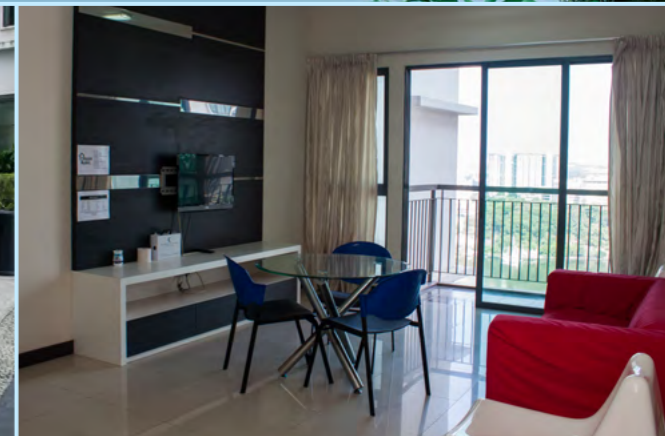

A beautiful resort-style dwelling, **Nautica Condominium** is situated in the high-end location of Bandar Sunway. This rich atmosphere provides an enriching living experience filled with a picturesque environment of greenery, water and sunlight with

open spaces. The luxurious condominium also provides top-notch facilities; ranging from gym, swimming pool to badminton courts and more to maintain a healthy and balanced lifestyle between leisure, work, study and stay!