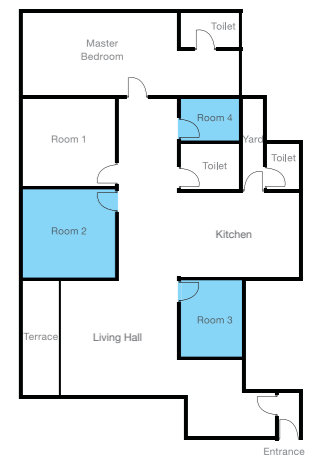

SINGLE ROOM

- Single Bed Frame
- Air-Conditioner
- Mattress
- Wardrobe
- Work Station
- Window