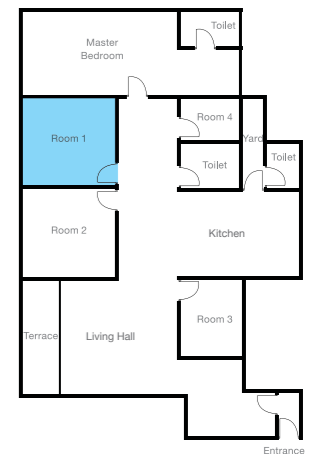

### MASTER ROOM TWIN SHARING

- Single Bed Frame
- Air-Conditioner
- Mattress
- Wardrobe
- Bathroom
- Work Station
- Window

monthly rental **RM750** per pax

### TWIN SHARING ROOM

- Double Decker Bed Frame
- Air-Conditioner
- Mattress
- Wardrobe
- Work Station
- Window

monthly rental **RM980 – RM1,300** per pax

### SINGLE ROOM

- Single Bed Frame
- Air-Conditioner
- Mattress
- Wardrobe
- Work Station
- Window

Single Room